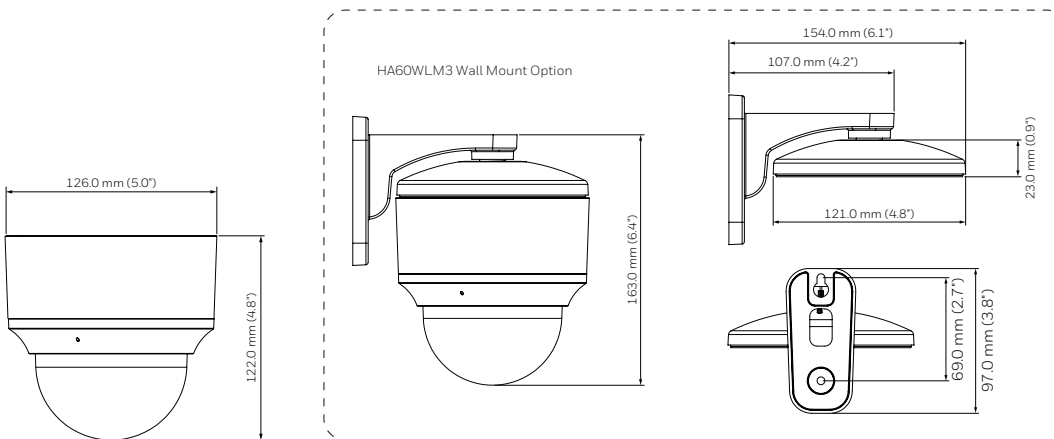

60 SERIES 5MP NETWORK TDN WDR IR INDOOR DOME CAMERA

SYSTEM COMPATIBILITY	
Pro-Watch NVR	Up to 256 IP channels RAID5/6 Enterprise NVR
MAXPRO NVR PE	Up to 128 IP channels RAID5/6 Enterprise NVR
MAXPRO NVR SE	Up to 64 IP channels System NVR
MAXPRO NVR XE	Up to 16 IP channels System NVR
MAXPRO NVR SOFTWARE	Up to 128 IP channels Recording Software
ADPRO NVR Fasttrace 2E	Up to 32 IP channels with up to 32 VA channels NVRs
ADPRO NVR iFT-E	Up to 32 IP channels with up to 32 VA channels NVRs
ADPRO NVR iFT	Up to 32 IP channels or 16 IP channels with up to 16 VA channels NVRs
ADPRO NVR iFT GATEWAY	4 IP channels + 4 VA channels
HEN*4	8/16/32/64-channel Performance Series NVRs (H.264 and H.265)
Honeywell DVM	Supported with Honeywell DVM R700 , DVM R620

OPTIONAL MOUNTS AND ACCESSORIES	
HA60WLM3	Wall mount bracket for 3 inch dome, white
HA60PMC3	Flush mount adapter for 3 inch dome ,black
HA60CB3	Replacement Dome, 60 series indoor bubble (Clear)
HA60SB3	Replacement Dome, 60 series indoor bubble (Smoke)
HA60WIF	Wi-fi dongle and USB adapter for camera configuration

ORDERING	
HC60W35R2	5MP Network IR Indoor Dome Camera, WDR>120 dB, 1/2.8" CMOS, 2.7-13.5 mm MFZ, 4 IR LEDs, PoE, H.265 HEVC Smart Codec, IP52, Built-in Microphone, White
HC60W35R4	5MP Network IR Indoor Dome Camera, WDR>120 dB, 1/2.8" CMOS, 7-22 mm MFZ, 4 IR LEDs, PoE, H.265 HEVC Smart Codec, IP52, Built-in Microphone, White

DIMENSIONS

For more information

www.security.honeywell.com/uk
www.security.honeywell.com/me

Honeywell Commercial Security

Emaar Business Park, Sheikh Zayed Road
Building No. 2, 2nd floor, 201
Post Office Box 232362
Dubai, United Arab Emirates
Tel: +971 4 450 5800

Building 5 Carlton Park
King Edward Avenue
Narborough
Leicester
LE19 0AL
Tel: +44 (0)1163 500714

www.honeywell.com

ONVIF and the ONVIF logo are trademarks of ONVIF Inc.
HEVC Advance logo is a trademark of HEVC Advance
Honeywell reserves the right, without notification, to
make changes in product design or specifications.

HSV-HC60W35Rx-02-UK(0222)DS-Y
© 2022 Honeywell International Inc.

Honeywell