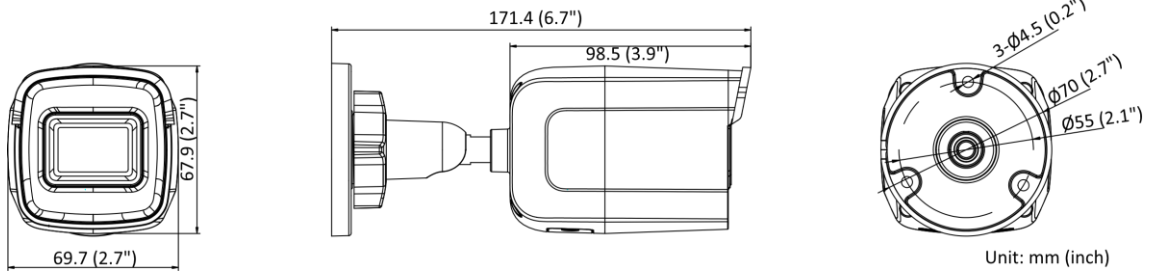

Environment	CE-RoHS (2011/65/EU); WEEE (2012/19/EU); Reach (Regulation (EC) No 1907/2006)
Protection	IP67 (IEC 60529-2013)

▪ **Available Model**

DS-2CD2021G1-I (2.8/4/6 mm)

▪ **Dimension**