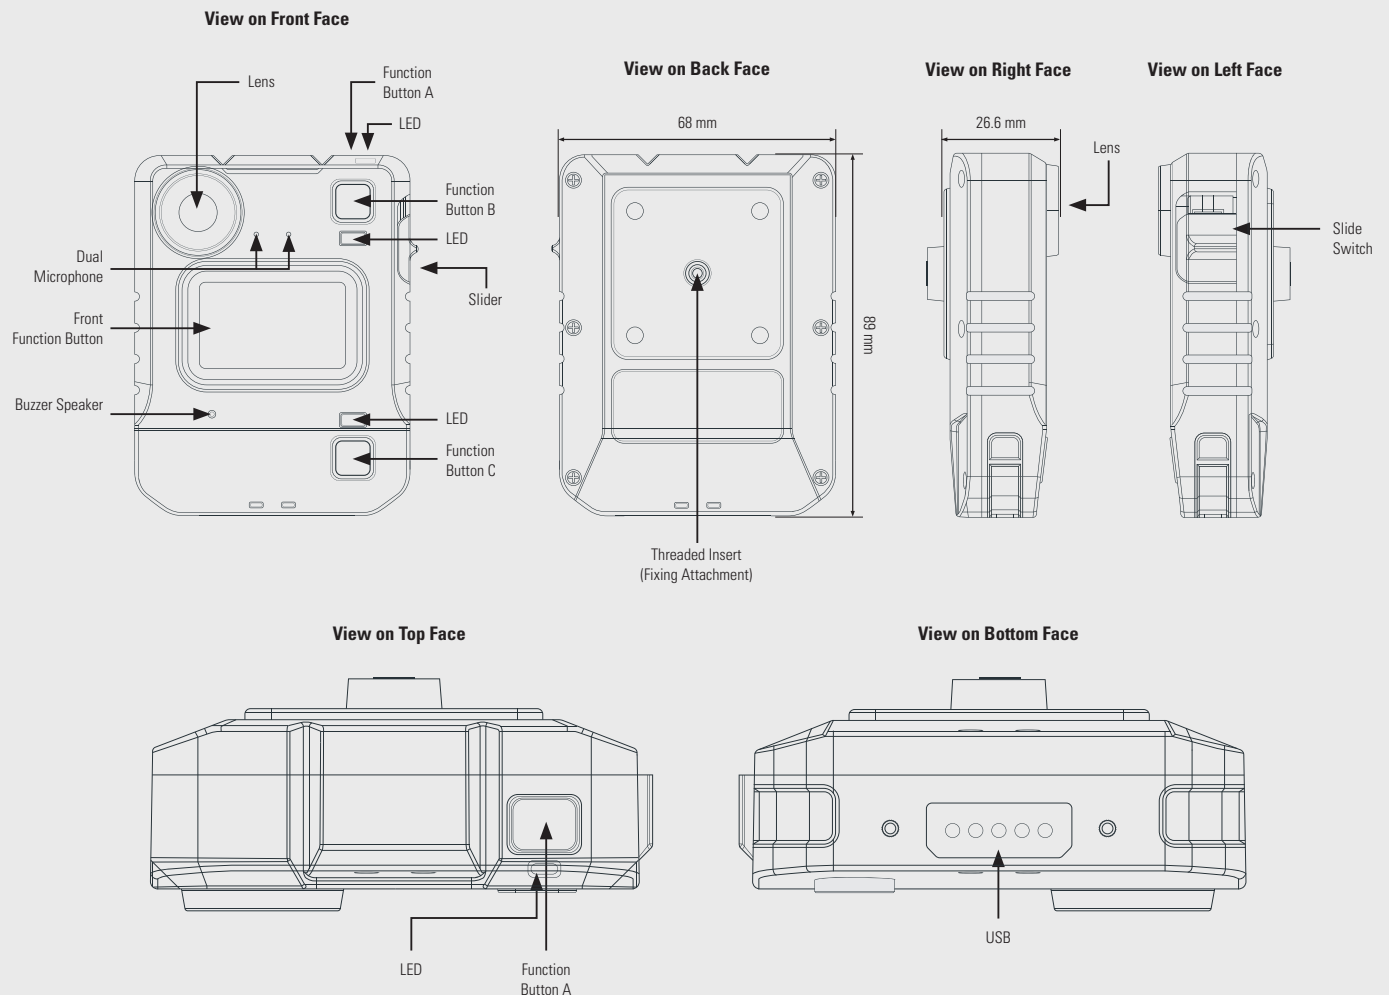

VIDEO AND RECORDING

Video Recording Format	H.264 format with H.265 in future release
Resolution	1920 x 1080 p, 1280 x 720 p and 640 x 360 p
Frame Rate	25 or 30 frames per second
Recording Storage Capacity	64 GB

APPROVALS AND ENVIRONMENTAL

Ingress Protection	IP67
Environmental Temperature Operational Rating	Operating: -20°C to +50°C Charging: 0°C to +25°C
Drop Tested	Tested to MIL STD 810G

WI-FI® FEATURES

Wi-Fi Specifications	802.11 a/b/g/n (2.4GHz & 5GHz)
Wi-Fi Security	WPA2-PSK
Wi-Fi Streaming	640 x 360 25 or 30 fps

SECURITY

Network Data Security on USB Storage Media	VB400 does not appear as a USB storage device, and cannot receive files whilst connected to a Wi-Fi network
Digital Evidence Integrity Chain	Full audit trail with generated check-sums and watermarked evidential outputs
Audit Trail	Usage, operations and recording details all audit-logged and indexed
Video Downloading Protected by Encryption	AES, encrypted keys specific to base station
Recordings View, Copy and Deletion Ability	The VB400 wearer cannot access, view or delete any recordings directly from the device
Storage Media Access	Sealed unit with no user access to storage media