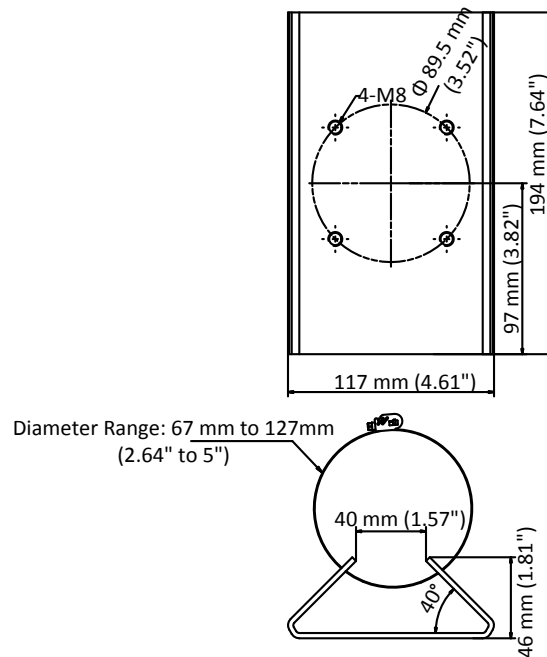

#### Feature

- Stainless steel with surface spray treatment
- The bracket formed by one piece stainless steel ensures the reliable structure
- Adjustable diameter from 67 mm to 127 mm

#### Dimension

#### Parameter

Model	DS-1673ZJ
Parameters	Horizontal Pole Mounting Bracket for PanoVu & Speed Dome
Appearance	Hikvision White
Material	Stainless Steel
Dimension	Φ 67 mm to 127 mm × 194 mm (2.64" to 5" × 7.64")
Weight	1060 g (2.34 lb.)