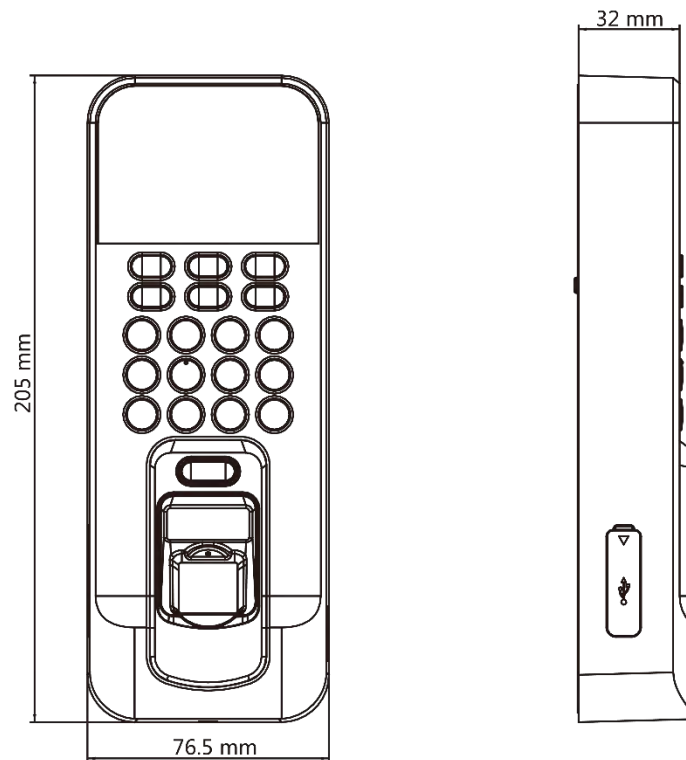

Dimension

Distributed by

HIKVISION

Headquarters

No.555 Qianmo Road, Binjiang District,
Hangzhou 310051, China
T +86-571-8807-5998
overseasbusiness@hikvision.com

Hikvision USA
T +1-909-895-0400
sales.usa@hikvision.com

Hikvision Australia
T +61-2-8599-4233
salesau@hikvision.com

Hikvision India
T +91-22-28469900
sales@pramahikvision.com

Hikvision Canada
T +1-866-200-6690
sales.canada@hikvision.com

Hikvision Thailand
T +662-275-9949
sales.thailand@hikvision.com

Hikvision Europe
T +31-23-5542770
sales.eu@hikvision.com

Hikvision Italy
T +39-0438-6902
info.it@hikvision.com

Hikvision Brazil
T +55 11 3318-0050
Latam.support@hikvision.com

Hikvision Turkey
T +90 [216]521 7070- 7074
sales.tr@hikvision.com

Hikvision Malaysia
T +601-7652-2413
sales.my@hikvision.com

Hikvision UK & Ireland
T +01628-902140
sales.uk@hikvision.com

Hikvision South Africa
Tel: +27 (10) 0351172
sale.africa@hikvision.com

Hikvision France
T +33(0)1-85-330-450
info.fr@hikvision.com

Hikvision Kazakhstan
T +7-727-9730667
nikia.panfilov@hikvision.ru

Hikvision Vietnam
T +84-974270888
sales.vt@hikvision.com

Hikvision UAE
T +971-4-4432090
salesme@hikvision.com

Hikvision Singapore
T +65-6684-4718
sg@hikvision.com

Hikvision Spain
T +34-91-737-16-55
info.es@hikvision.com

Hikvision Tashkent
T +99-87-1238-9438
uzb@hikvision.ru

Hikvision Hong Kong
T +852-2151-1761
info.hk@hikvision.com

Hikvision Russia
T +7-495-669-67-99
saleru@hikvision.com

Hikvision Korea
T +82-(0)31-731-8817
sales.korea@hikvision.com

Hikvision Poland
T +48-22-460-01-50
info.pl@hikvision.com

Hikvision Indonesia
T +62-21-2933759
Sales.Indonesia@hikvision.com

Hikvision Colombia
sales.colombia@hikvision.com