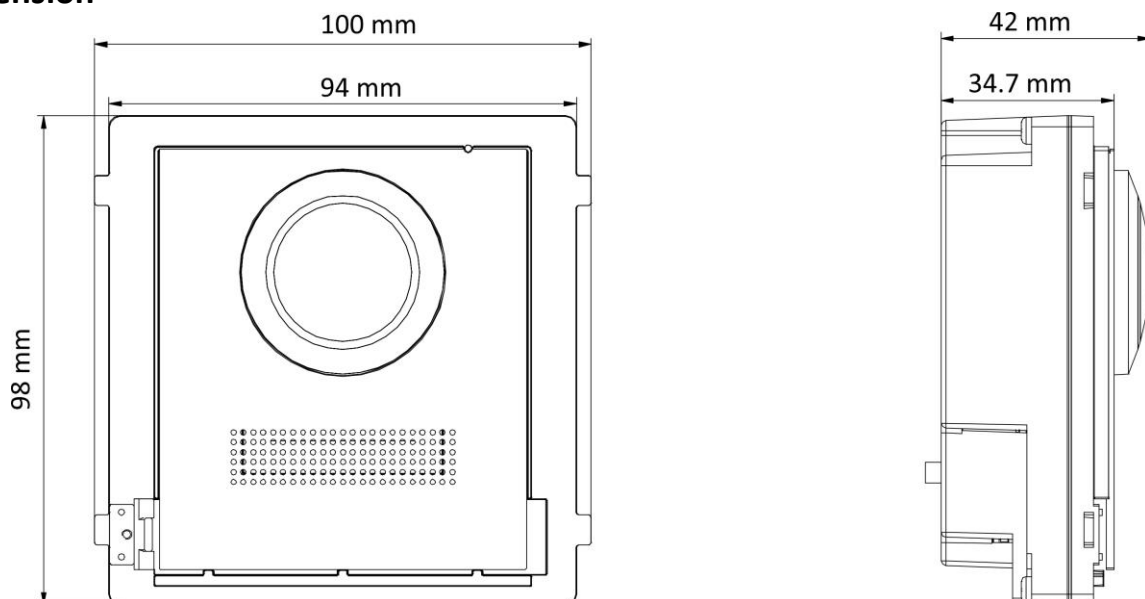

Lock control	2 relays, Max. to 30 VDC, 2 A
Door contact input	2
Two-Wire IP interface	NA
General	
Button	/
Installation	Surface mounting, flush mounting
Indicator	/
Weight	Net weight: 0.425 kg Gross weight: 0.600 kg
Protective level	IP65
Working temperature	-40 °C to 60 °C (-40 °F to 140 °F)
Dimension (W × H × D)	100 mm × 98 mm × 42 mm
Battery	/
Power supply	Powered by KAD704Y or KAD706Y series distributor
Application environment	Outdoor
Power consumption	≤ 4 W
Language	English, French, Portuguese, Brazilian Portuguese, Spanish, Russian, German, Italian, Polish, Turkish, Vietnamese, Arabic, Czech, Hungarian, Dutch, Romanian, Bulgarian, Ukrainian, Croatian, Serbian, Greek, Slovak

▪ Available Model

DS-KD8003Y-IME2/NS

▪ Dimension