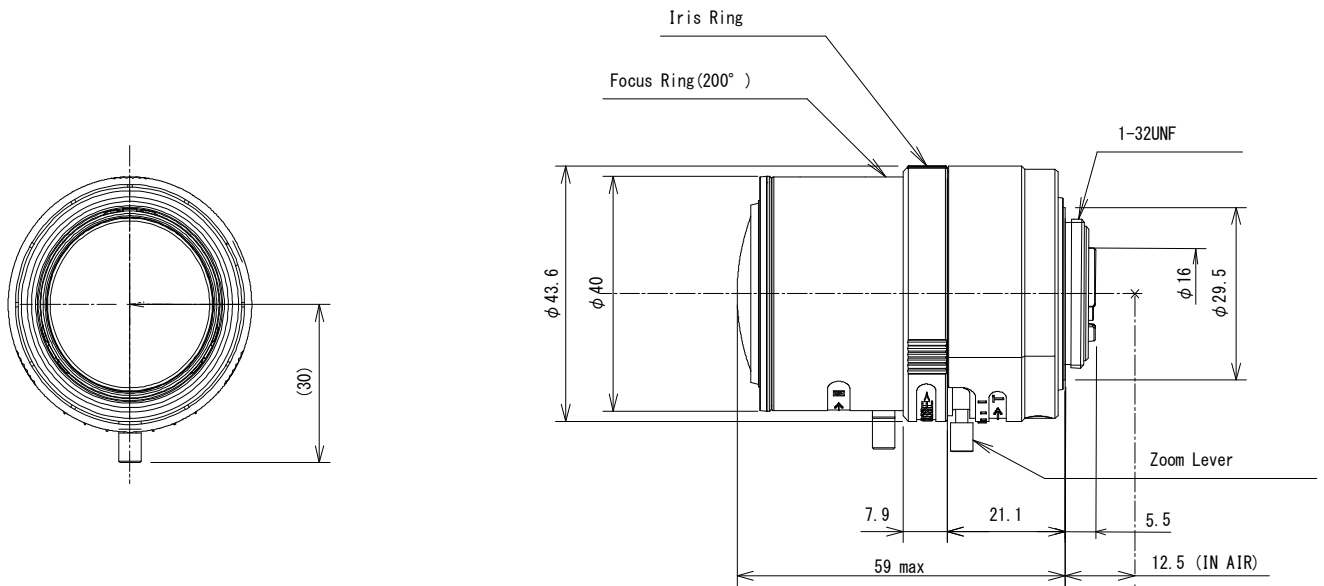

E3Z3915CS-MPWIR

**3X 3.9mm-10mm F1.5 Day & Night
for 1/1.8 type Megapixel Cameras, Vari-focal Manual Iris
CS-Mount**

Model No.		E3Z3915CS-MPWIR		Effective	Front	ϕ 25.0mm	
Focal Length		3.9mm - 10mm		Lens Aperture	Rear	ϕ 10.0mm	
Max. Aperture Ratio		1:1.5		Back Focal Length	Tele	8.5mm	
Max. Image Format		7.1mm x 5.4mm(ϕ 8.9mm)			Wide	8.5mm	
Operation Range	Iris	F1.5 - F16C		Flange Back Length		12.5mm	
	Focus	0.8m - Inf.		Mount		CS-Mount	
	Zoom	3.9mm - 10mm		Filter Size		-	
Control	Iris	Manual		Dimensions		ϕ 40 mm x 49 mm x 59 mm	
	Focus	Manual		Weight		69g	
	Zoom	Manual					
Angle of View	D	1/1.8 type	144.1° - 52.9°	1/2 type	124.8° - 47.5°	1/3 type	89.3° - 35.5°
	H		108.1° - 42.1°		96.0° - 37.9°		70.2° - 28.4°
	V		79.7° - 32.0°		70.2° - 28.4°		52.1° - 21.3°
Operating Temperature		-20°C - +60°C					

Dimensions

Unit : mm