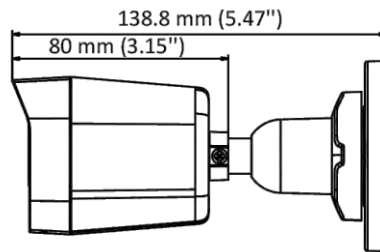

Available Model

DS-2CE16D0T-ITF (C)

Dimension