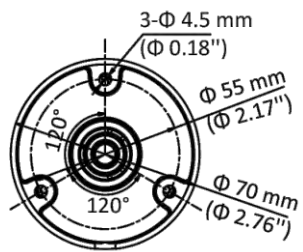

Available Model

DS-2CE16D0T-ITF (C)

Dimension