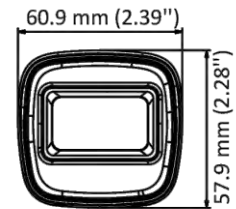

DS-2CE16D0T-ITF (C) 2 MP Camera

- 2 MP, 1920 × 1080 resolution
- 2.8 mm, 3.6 mm, 6 mm fixed lens
- 4 in 1 video output (switchable TVI/AHD/CVI/CVBS)
- Smart IR, up to 30 m IR distance
- IP67

Specification

Camera	
Image Sensor	2 MP CMOS
Signal System	PAL/NTSC
Resolution	1920 (H) × 1080 (V)
Frame Rate	TVI: 1080P@30fps, 1080P@25fps CVI: 1080P@30fps, 1080P@25fps AHD: 1080P@30fps, 1080P@25fps CVBS: PAL/NTSC
Min. illumination	0.01 Lux@(F1.2, AGC ON), 0 Lux with IR
Shutter Time	PAL: 1/25 s to 1/50, 000 s NTSC: 1/30 s to 1/50, 000 s
Lens	2.8 mm, 3.6 mm, 6 mm fixed lens
Field of View	2.8 mm, horizontal FOV: 101°, vertical FOV: 60°, diagonal FOV: 122° 3.6 mm, horizontal FOV: 79.6°, vertical FOV: 43.5°, diagonal FOV: 93.7° 6 mm, horizontal FOV: 51.9°, vertical FOV: 30°, diagonal FOV: 58.8°
Lens Mount	M12
Day & Night	ICR
WDR (Wide Dynamic Range)	Digital WDR
Angle Adjustment	Pan: 0 to 360°, Tilt: 0 to 90°, Rotation: 0 to 360°
Menu	
Image Mode	STD/HIGH-SAT
AGC	Yes
Day/Night Mode	Auto/Color/BW (Black and White)
White Balance	Auto/Manual
AE (Auto Exposure) Mode	DWDR/BLC/HLC/Global
Noise Reduction	2D DNR
Language	English
Function	Brightness, Sharpness, Smart IR
Interface	
Video Output	Switchable TVI/AHD/CVI/CVBS
General	
Operating Conditions	-40 °C to 60 °C (-40 °F to 140 °F), humidity 90% or less (non-condensing)
Power Supply	12 VDC ± 25%
Power Consumption	Max. 3 W
Protection Level	IP67
Material	Metal
IR Range	Up to 30 m
Communication	HIKVISION-C
Dimensions	57.9 mm × 60.9 mm × 138.8 mm (2.28" × 2.39" × 5.47")
Weight	Approx. 257 g (0.57 lb.)

Available Model

DS-2CE16D0T-ITF (C)

Dimension

Accessory

DS-1280ZJ-XS
Junction Box

Distributed by

**HIKVISION®****Headquarters**

No.555 Qianmo Road, Binjiang District,
Hangzhou 310051, China
T +86-571-8807-5998
overseasbusiness@hikvision.com