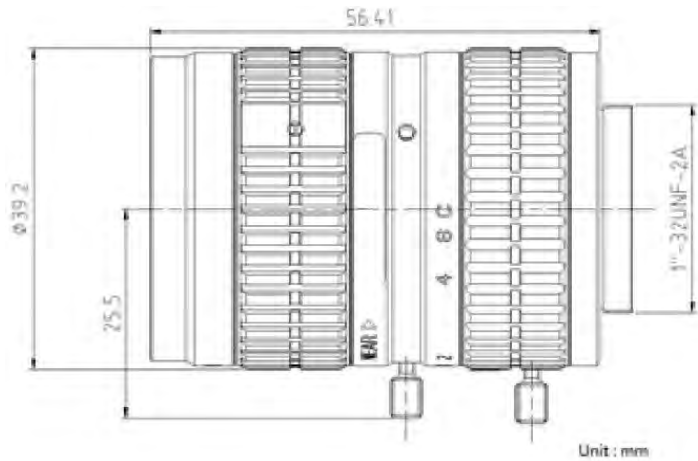

CCTV LENS SPEC

Model NO.		MF2014M-10MP	Specification	Fixed focal Manual Iris 10MP	
Focallength		20mm	Mount	C-Mount	
F number		F1.4-C	Flange Back Length	17.526mm	
Max. Image format		Φ16.1mm (1")	M. O. D	1m	
Control	Iris	Manual	Dimension	Φ39.2*56.4	
	Focus	Manual	Weight	147g	
	Zoom	-	Operating Temperature	-20~60°C	
Field of View	D	3/4"	34.02°	1"	44.92°
	H		29.74°		36.1°
	V		16.78°		27.16°

Dimension

Lens Picture