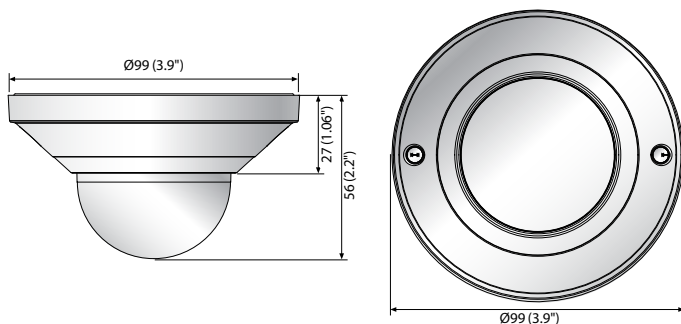

Dimensions

Unit: mm (inch)

Accessories (Optional)