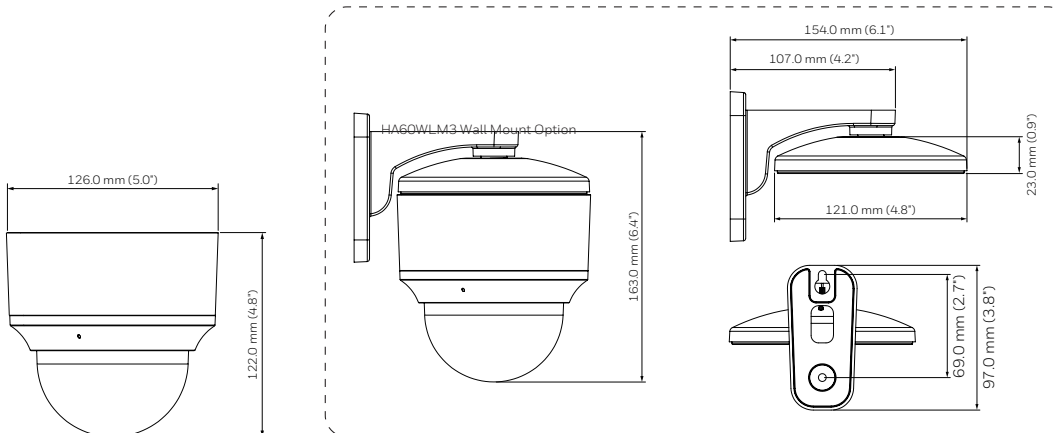

#### MECHANICAL

Dimensions (D x D x H)	126.0mm x 126.0mm x 122.0mm (4.96" x 4.96" x 4.80")
Dome diameter	91mm (3.58")
Product Weight	0.58kg (1.28lb)
Package Weight	1.14kg (2.51lb)
Material	Metal (die casting aluminum with liquid painting )
Color	RAL 120-1 (Lyric White)

## DIMENSIONS