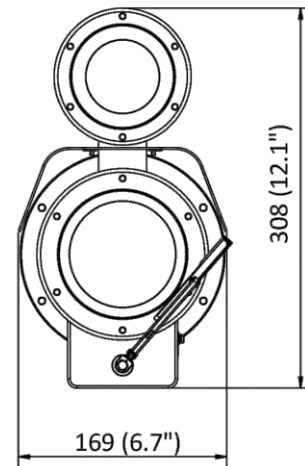

▪ **Dimension**

Unit: mm (inch)

▪ **Accessory**

▪ **Optional**

DS-2780ZJ-X/316L(OS) Explosion-Proof Terminal Box	DS-1707ZJ-Y-AC(OS) Wall Mount