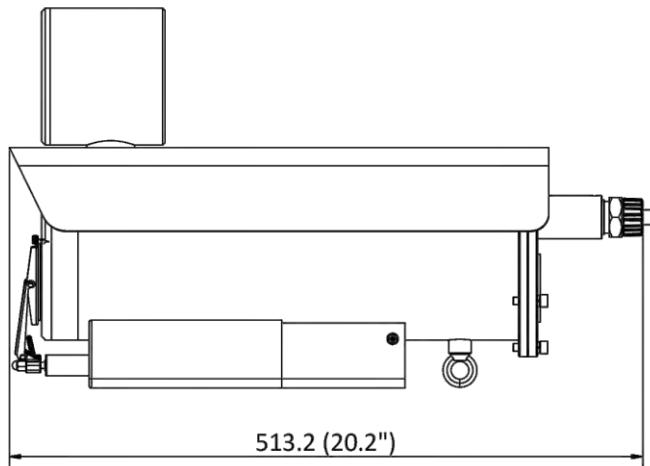

▪ **Dimension**

Unit: mm (inch)

▪ **Accessory**

▪ **Optional**

DS-2780ZJ-X/316L(OS) Explosion-Proof Terminal Box	DS-1707ZJ-Y-AC(OS) Wall Mount
	

Distributed by

**HIKVISION****Headquarters**

No.555 Qianmo Road, Binjiang District,
Hangzhou 310051, China
T +86-571-8807-5998
overseasbusiness@hikvision.com