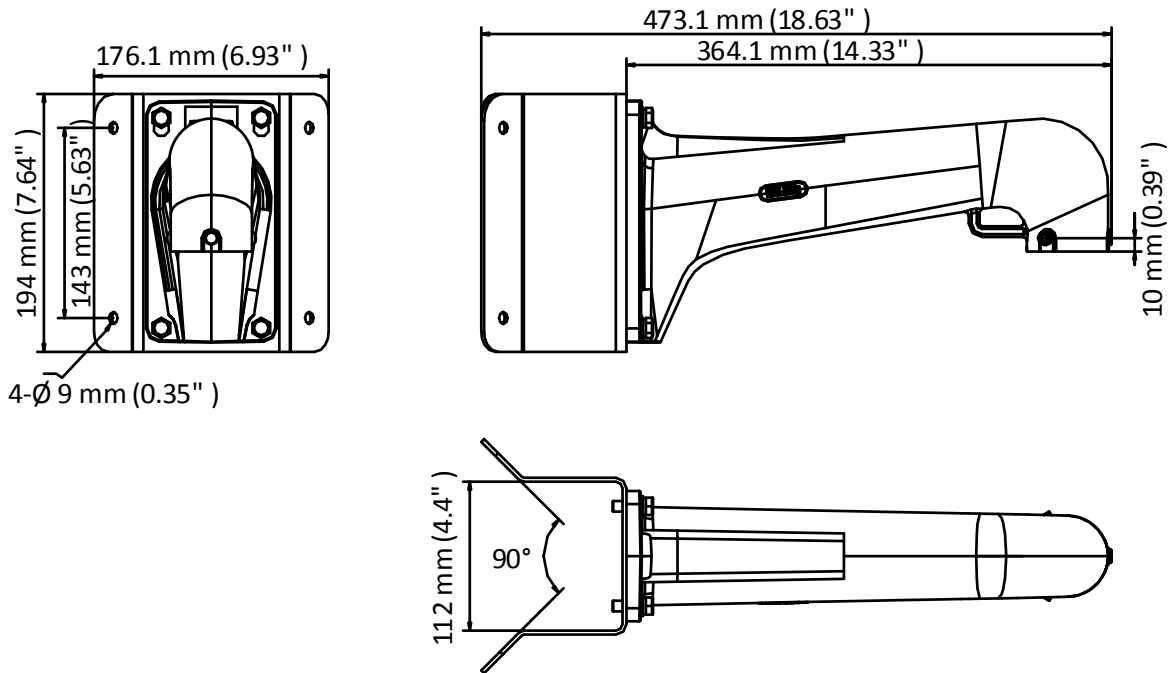

DS-1603ZJ-Corner-P

Corner Mount

Feature

- Aluminum alloy and steel with surface spray treatment
- The hook for safety rope facilitates camera's installation
- Applies to both indoor conditions, and outdoor conditions

Dimension

Available Model

DS-1603ZJ-Corner-P

Parameter

Model	DS-1603ZJ-Corner-P
Parameters	Corner Mount
Appearance	Platinum Gray
Material	Aluminum alloy, and Steel
Dimension	473.1 mm × 194 mm × 176.1 mm (18.63" × 7.64" × 6.93")
Weight	2920 g (6.44 lb.)

Note

- The wall must be capable of supporting at least 3 times as much as the total weight of the camera, and the mount.
- The mount's maximum load capacity is 20 kg (44 lb.).