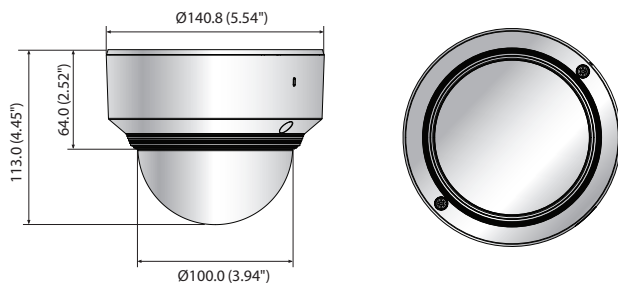

Dimensions

Unit : mm (inch)