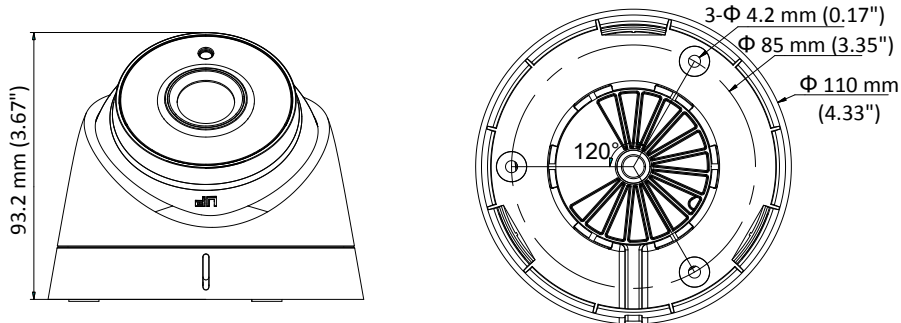

Order Models

DS-2CE56D8T-IT3E

Dimension