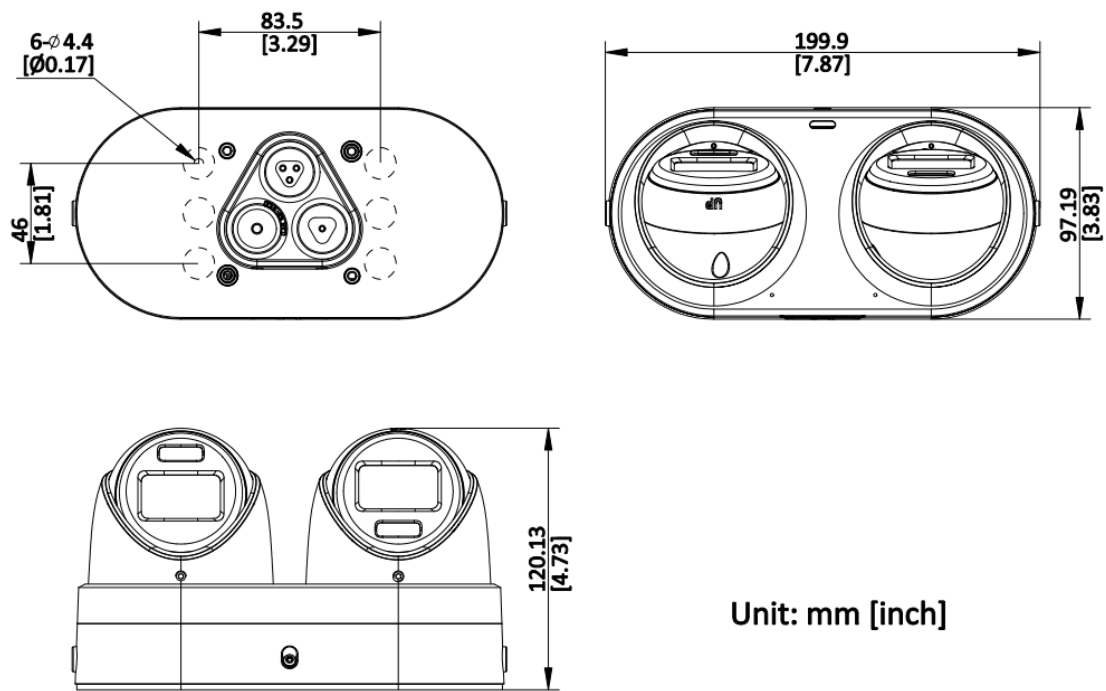

Environment	CE-RoHS: 2011/65/EU, WEEE: 2012/19/EU, Reach: Regulation (EC) No 1907/2006, NEMA 4X (NEMA 250-2018)
Protection	IP67: IEC 60529-2013

▪ Available Model

- DS-2CD2346G3D-IZ2UY/SL(2.8/4mm)
- DS-2CD2346G3D-IZ2UY/SRB(2.8/4mm)
- DS-2CD2346G3D-IZ2UY/SL(2.8/4mm)(BLACK)
- DS-2CD2346G3D-IZ2UY/SRB(2.8/4mm)(BLACK)

▪ Dimension

Unit: mm [inch]

▪ Accessory

▪ Optional

DS-1618ZJ-Y	DS-1475ZJ-Y	DS-1476ZJ-Y	DS-1663ZJ-Y	DS-1661ZJ-Y

▪ Installation Methods

Wall Mounting	Vertical Pole Mounting	Corner Mounting	Pendant Mounting	Pendant Mounting
DS-1618ZJ-Y+DS-4274	DS-1475ZJ-Y	DS-1476ZJ-Y	DS-1663ZJ-Y+DS-4274	DS-1661ZJ-Y+DS-4274
ZJ-MD4-WAY			ZJ-MD4-WAY	ZJ-MD4-WAY