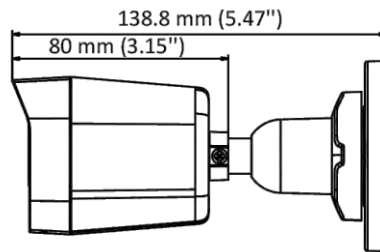

## DS-2CE16D0T-ITF (C) 2 MP Camera

- 2 MP, 1920 × 1080 resolution
- 2.8 mm, 3.6 mm, 6 mm fixed lens
- 4 in 1 video output (switchable TVI/AHD/CVI/CVBS)
- Smart IR, up to 30 m IR distance
- IP67

## Specification

Camera	
Image Sensor	2 MP CMOS
Signal System	PAL/NTSC
Resolution	1920 (H) × 1080 (V)
Frame Rate	TVI: 1080P@30fps, 1080P@25fps CVI: 1080P@30fps, 1080P@25fps AHD: 1080P@30fps, 1080P@25fps CVBS: PAL/NTSC
Min. illumination	0.01 Lux@(F1.2, AGC ON), 0 Lux with IR
Shutter Time	PAL: 1/25 s to 1/50, 000 s NTSC: 1/30 s to 1/50, 000 s
Lens	2.8 mm, 3.6 mm, 6 mm fixed lens
Field of View	2.8 mm, horizontal FOV: 101°, vertical FOV: 60°, diagonal FOV: 122° 3.6 mm, horizontal FOV: 79.6°, vertical FOV: 43.5°, diagonal FOV: 93.7° 6 mm, horizontal FOV: 51.9°, vertical FOV: 30°, diagonal FOV: 58.8°
Lens Mount	M12
Day & Night	ICR
WDR (Wide Dynamic Range)	Digital WDR
Angle Adjustment	Pan: 0 to 360°, Tilt: 0 to 90°, Rotation: 0 to 360°
Menu	
Image Mode	STD/HIGH-SAT
AGC	Yes
Day/Night Mode	Auto/Color/BW (Black and White)
White Balance	Auto/Manual
AE (Auto Exposure) Mode	DWDR/BLC/HLC/Global
Noise Reduction	2D DNR
Language	English
Function	Brightness, Sharpness, Smart IR
Interface	
Video Output	Switchable TVI/AHD/CVI/CVBS
General	
Operating Conditions	-40 °C to 60 °C (-40 °F to 140 °F), humidity 90% or less (non-condensing)
Power Supply	12 VDC ± 25%
Power Consumption	Max. 3 W
Protection Level	IP67
Material	Metal
IR Range	Up to 30 m
Communication	HIKVISION-C
Dimensions	57.9 mm × 60.9 mm × 138.8 mm (2.28" × 2.39" × 5.47")
Weight	Approx. 257 g (0.57 lb.)

## Dimension