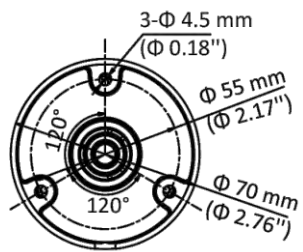

## DS-2CE16D0T-ITF (C) 2 MP Camera

- 2 MP, 1920 × 1080 resolution
- 2.8 mm, 3.6 mm, 6 mm fixed lens
- 4 in 1 video output (switchable TVI/AHD/CVI/CVBS)
- Smart IR, up to 30 m IR distance
- IP67

## Specification

Camera	
Image Sensor	2 MP CMOS
Signal System	PAL/NTSC
Resolution	1920 (H) × 1080 (V)
Frame Rate	TVI: 1080P@30fps, 1080P@25fps CVI: 1080P@30fps, 1080P@25fps AHD: 1080P@30fps, 1080P@25fps CVBS: PAL/NTSC
Min. illumination	0.01 Lux@(F1.2, AGC ON), 0 Lux with IR
Shutter Time	PAL: 1/25 s to 1/50, 000 s NTSC: 1/30 s to 1/50, 000 s
Lens	2.8 mm, 3.6 mm, 6 mm fixed lens
Field of View	2.8 mm, horizontal FOV: 101°, vertical FOV: 60°, diagonal FOV: 122° 3.6 mm, horizontal FOV: 79.6°, vertical FOV: 43.5°, diagonal FOV: 93.7° 6 mm, horizontal FOV: 51.9°, vertical FOV: 30°, diagonal FOV: 58.8°
Lens Mount	M12
Day & Night	ICR
WDR (Wide Dynamic Range)	Digital WDR
Angle Adjustment	Pan: 0 to 360°, Tilt: 0 to 90°, Rotation: 0 to 360°
Menu	
Image Mode	STD/HIGH-SAT
AGC	Yes
Day/Night Mode	Auto/Color/BW (Black and White)
White Balance	Auto/Manual
AE (Auto Exposure) Mode	DWDR/BLC/HLC/Global
Noise Reduction	2D DNR
Language	English
Function	Brightness, Sharpness, Smart IR
Interface	
Video Output	Switchable TVI/AHD/CVI/CVBS
General	
Operating Conditions	-40 °C to 60 °C (-40 °F to 140 °F), humidity 90% or less (non-condensing)
Power Supply	12 VDC ± 25%
Power Consumption	Max. 3 W
Protection Level	IP67
Material	Metal
IR Range	Up to 30 m
Communication	HIKVISION-C
Dimensions	57.9 mm × 60.9 mm × 138.8 mm (2.28" × 2.39" × 5.47")
Weight	Approx. 257 g (0.57 lb.)

## Dimension