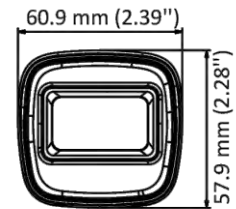

## DS-2CE16D0T-ITF (C) 2 MP Camera

- 2 MP, 1920 × 1080 resolution
- 2.8 mm, 3.6 mm, 6 mm fixed lens
- 4 in 1 video output (switchable TVI/AHD/CVI/CVBS)
- Smart IR, up to 30 m IR distance
- IP67

## Specification

Camera	
Image Sensor	2 MP CMOS
Signal System	PAL/NTSC
Resolution	1920 (H) × 1080 (V)
Frame Rate	TVI: 1080P@30fps, 1080P@25fps CVI: 1080P@30fps, 1080P@25fps AHD: 1080P@30fps, 1080P@25fps CVBS: PAL/NTSC
Min. illumination	0.01 Lux@(F1.2, AGC ON), 0 Lux with IR
Shutter Time	PAL: 1/25 s to 1/50, 000 s NTSC: 1/30 s to 1/50, 000 s
Lens	2.8 mm, 3.6 mm, 6 mm fixed lens
Field of View	2.8 mm, horizontal FOV: 101°, vertical FOV: 60°, diagonal FOV: 122° 3.6 mm, horizontal FOV: 79.6°, vertical FOV: 43.5°, diagonal FOV: 93.7° 6 mm, horizontal FOV: 51.9°, vertical FOV: 30°, diagonal FOV: 58.8°
Lens Mount	M12
Day & Night	ICR
WDR (Wide Dynamic Range)	Digital WDR
Angle Adjustment	Pan: 0 to 360°, Tilt: 0 to 90°, Rotation: 0 to 360°
Menu	
Image Mode	STD/HIGH-SAT
AGC	Yes
Day/Night Mode	Auto/Color/BW (Black and White)
White Balance	Auto/Manual
AE (Auto Exposure) Mode	DWDR/BLC/HLC/Global
Noise Reduction	2D DNR
Language	English
Function	Brightness, Sharpness, Smart IR
Interface	
Video Output	Switchable TVI/AHD/CVI/CVBS
General	
Operating Conditions	-40 °C to 60 °C (-40 °F to 140 °F), humidity 90% or less (non-condensing)
Power Supply	12 VDC ± 25%
Power Consumption	Max. 3 W
Protection Level	IP67
Material	Metal
IR Range	Up to 30 m
Communication	HIKVISION-C
Dimensions	57.9 mm × 60.9 mm × 138.8 mm (2.28" × 2.39" × 5.47")
Weight	Approx. 257 g (0.57 lb.)

## Dimension