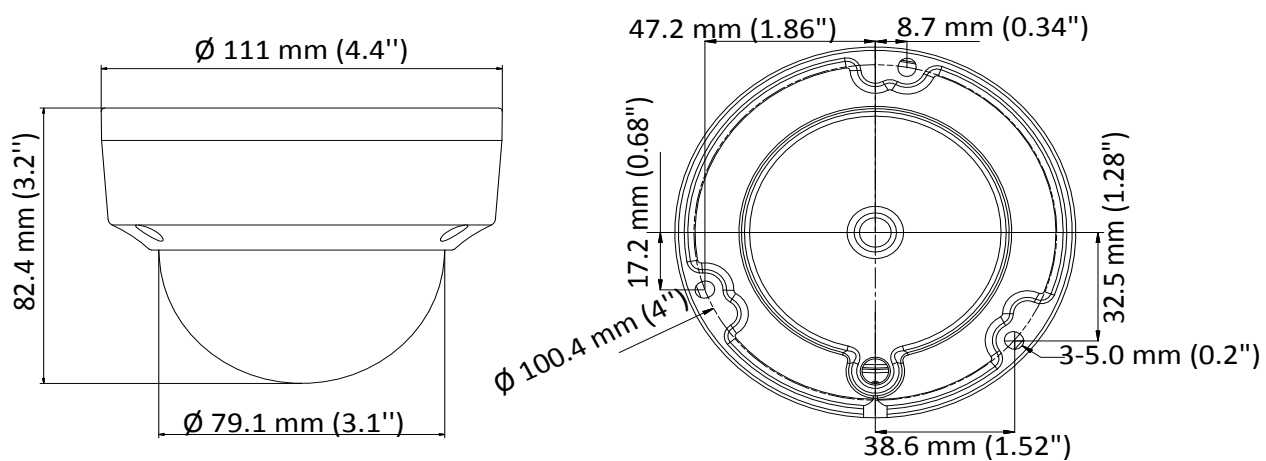

Order Model

DS-2CE57U1T-VPITF

Dimension