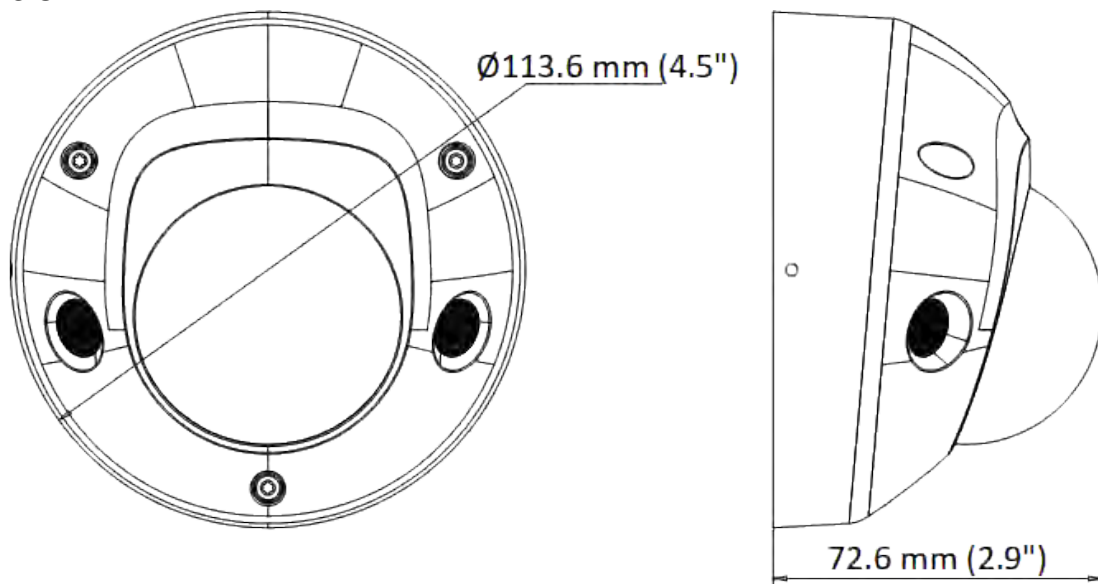

▪ Available Model

DS-2CD2586G2-IS (2.8/4 mm)

DS-2CD2586G2-I (2.8/4 mm)

DS-2CD2586G2-IS (2.8 mm) (BLACK)

▪ Dimension

Unit: mm (inch)

Distributed by

**HIKVISION****Headquarters**