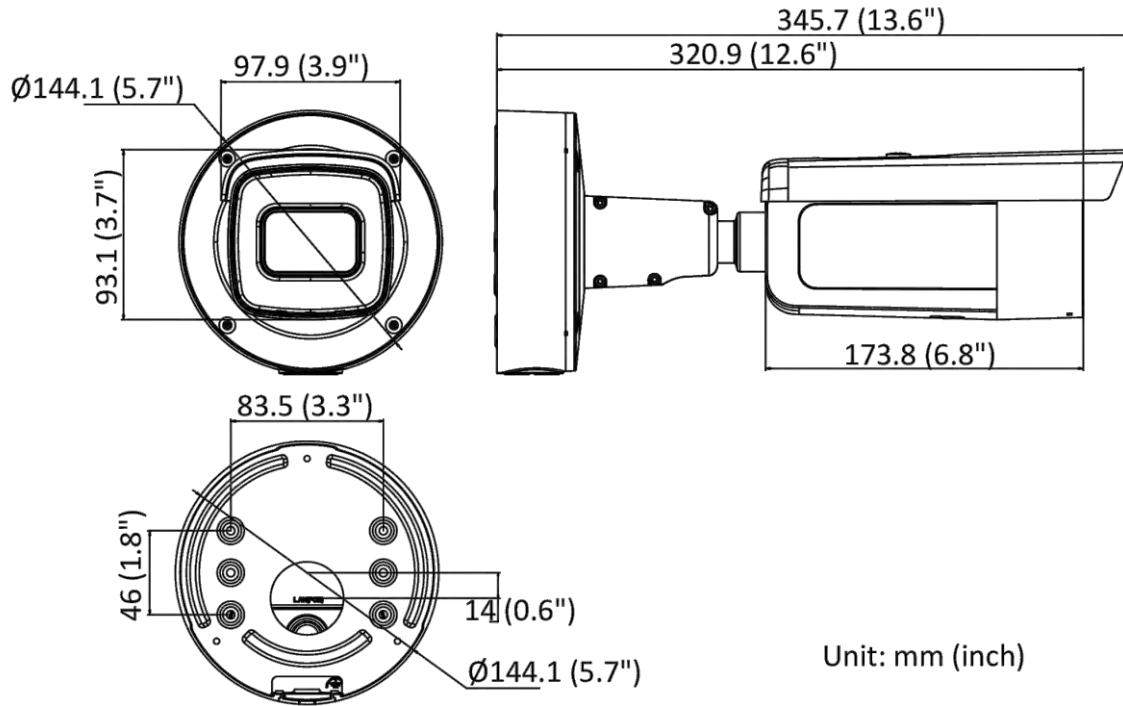

▪ **Available Model**

DS-2CD2646G2-IZS (2.8 to 12 mm)

▪ **Dimension**

▪ **Accessory**

▪ **Optional**

DS-1476ZJ-SUS Corner Mount	DS-1275ZJ-S-SUS Vertical Pole Mount	DS-2251ZJ Pendant Mount