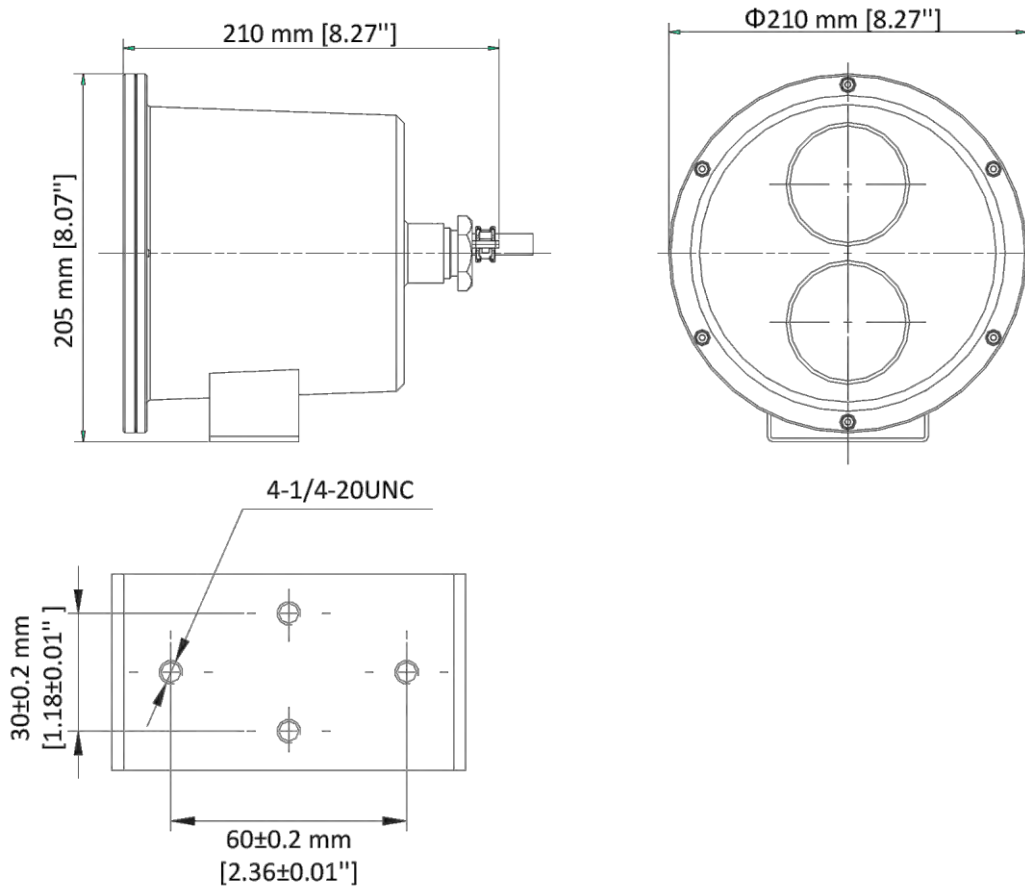

▪ **Dimension**

▪ **Accessory**

▪ **Included**

DS-1706ZJ-Y-AC(OS)

Wall Mount