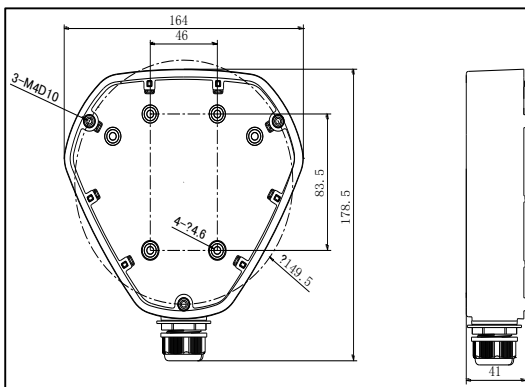

DS-1280ZJ-DM25

Junction Box for Dome Camera

Features:

- Aluminum alloy material with surface spray treatment
- Waterproof design
- Cable hole on bracket makes the feature better

Dimension:

Order Model:

DS-1280ZJ-DM25

Parameter:

Model	DS-1280ZJ-DM25
Parameters	Junction Box for Dome Camera
Appearance	Hikvision White
Material	Aluminum Alloy
Dimension	178.5×164×41mm
Weight	340g

Notice:

- The bracket should be installed on flat wall
- Waterproof rubber is necessary for outdoor application
- The wall must be capable of supporting over 3 times as much as the total weight of the camera and the mount.
- The maximum load capacity of the bracket is 4.5KG

Note: The actual dome camera may vary from the picture above.