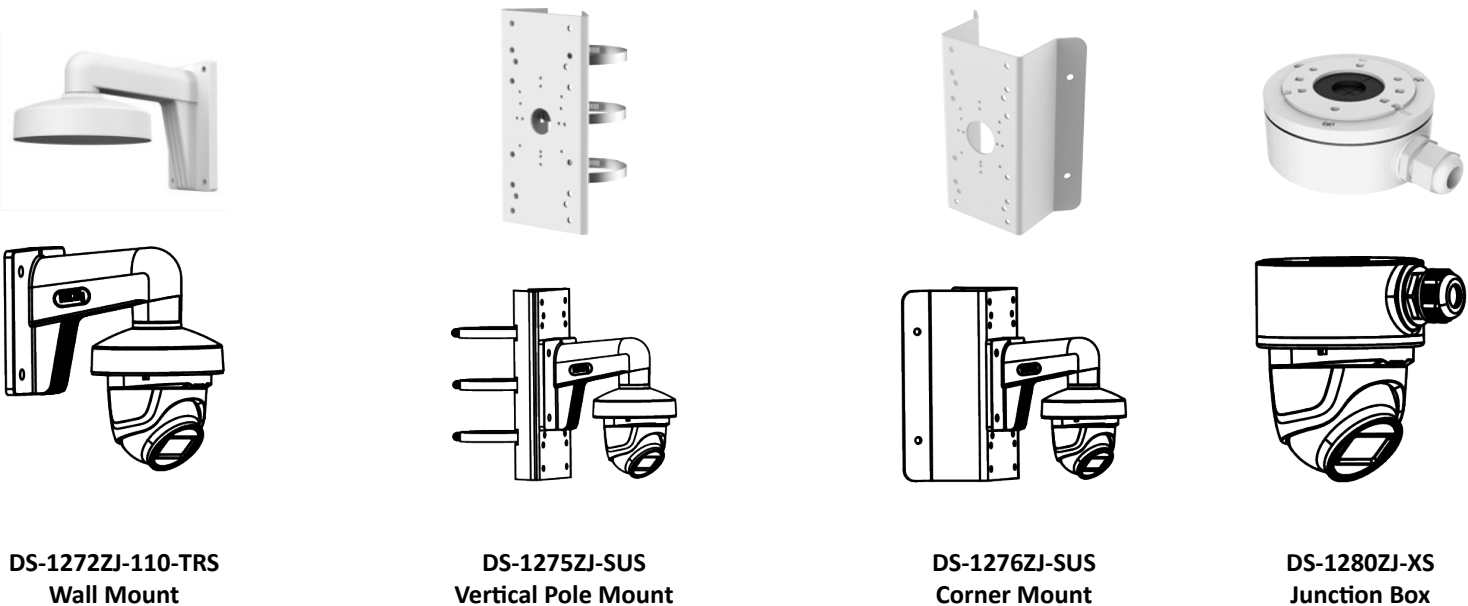

DS-2CE76D0T-ITMF (C) 2 MP Camera

- 2 MP, 1920 × 1080 resolution
- 2.8 mm, 3.6 mm, 6 mm fixed focal lens
- 4 in 1 video output (switchable TVI/AHD/CVI/CVBS)
- Smart IR, up to 30 m IR distance
- IP67

Specification

Camera	
Image Sensor	2 MP CMOS
Signal System	PAL/NTSC
Resolution	1920 (H) × 1080 (V)
Frame Rate	TVI: 1080P@30fps, 1080P@25fps CVI: 1080P@30fps, 1080P@25fps AHD: 1080P@30fps, 1080P@25fps CVBS: PAL/NTSC
Min. illumination	0.01 Lux@(F1.2, AGC ON), 0 Lux with IR
Shutter Time	PAL: 1/25 s to 1/50, 000 s NTSC: 1/30 s to 1/50, 000 s
Lens	2.8 mm, 3.6 mm, 6 mm fixed lens
Field of View	2.8 mm, horizontal FOV: 106.4°, vertical FOV: 57.9°, diagonal FOV: 124.6° 3.6 mm, horizontal FOV: 79.6°, vertical FOV: 43.5°, diagonal FOV: 93.7° 6 mm, horizontal FOV: 51.9°, vertical FOV: 30°, diagonal FOV: 58.8°
Lens Mount	M12
Day & Night	ICR
WDR (Wide Dynamic Range)	Digital WDR
Angle Adjustment	Pan: 0 to 360°, Tilt: 0 to 75°, Rotation: 0 to 360°
Menu	
Image Mode	STD/HIGH-SAT
AGC	Yes
Day/Night Mode	Auto/Color/BW (Black and White)
White Balance	Auto/Manual
AE (Auto Exposure) Mode	DWDR/BLC/HLC/Global
Noise Reduction	2D DNR
Language	English
Function	Brightness, Sharpness, Smart IR
Interface	
Video Output	Switchable TVI/AHD/CVI/CVBS
General	
Operating Conditions	-40 °C to 60 °C (-40 °F to 140 °F), humidity 90% or less (non-condensing)
Power Supply	12 VDC ± 25%
Power Consumption	Max.3 W
Protection Level	IP67
Material	Metal
IR Range	Up to 30 m
Communication	HIKVISION-C

General	
Dimensions	Φ 82.6 mm × 90 mm × 79.37 mm (Φ 3.25" × 3.54" × 3.12")
Weight	Approx. 290 g (0.64 lb.)

Available Model

DS-2CE76D0T-ITMF (C)

Dimension

Accessory

Distributed by

HIKVISION

Headquarters