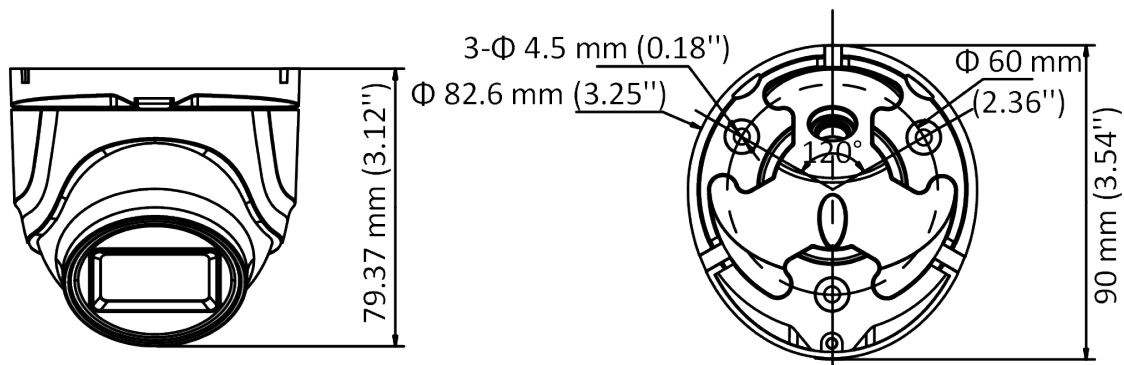

DS-2CE76D0T-ITMF (C) 2 MP Camera

- 2 MP, 1920 × 1080 resolution
- 2.8 mm, 3.6 mm, 6 mm fixed focal lens
- 4 in 1 video output (switchable TVI/AHD/CVI/CVBS)
- Smart IR, up to 30 m IR distance
- IP67

Specification

Camera	
Image Sensor	2 MP CMOS
Signal System	PAL/NTSC
Resolution	1920 (H) × 1080 (V)
Frame Rate	TVI: 1080P@30fps, 1080P@25fps CVI: 1080P@30fps, 1080P@25fps AHD: 1080P@30fps, 1080P@25fps CVBS: PAL/NTSC
Min. illumination	0.01 Lux@(F1.2, AGC ON), 0 Lux with IR
Shutter Time	PAL: 1/25 s to 1/50, 000 s NTSC: 1/30 s to 1/50, 000 s
Lens	2.8 mm, 3.6 mm, 6 mm fixed lens
Field of View	2.8 mm, horizontal FOV: 106.4°, vertical FOV: 57.9°, diagonal FOV: 124.6° 3.6 mm, horizontal FOV: 79.6°, vertical FOV: 43.5°, diagonal FOV: 93.7° 6 mm, horizontal FOV: 51.9°, vertical FOV: 30°, diagonal FOV: 58.8°
Lens Mount	M12
Day & Night	ICR
WDR (Wide Dynamic Range)	Digital WDR
Angle Adjustment	Pan: 0 to 360°, Tilt: 0 to 75°, Rotation: 0 to 360°
Menu	
Image Mode	STD/HIGH-SAT
AGC	Yes
Day/Night Mode	Auto/Color/BW (Black and White)
White Balance	Auto/Manual
AE (Auto Exposure) Mode	DWDR/BLC/HLC/Global
Noise Reduction	2D DNR
Language	English
Function	Brightness, Sharpness, Smart IR
Interface	
Video Output	Switchable TVI/AHD/CVI/CVBS
General	
Operating Conditions	-40 °C to 60 °C (-40 °F to 140 °F), humidity 90% or less (non-condensing)
Power Supply	12 VDC ± 25%
Power Consumption	Max.3 W
Protection Level	IP67
Material	Metal
IR Range	Up to 30 m
Communication	HIKVISION-C

General	
Dimensions	Φ 82.6 mm × 90 mm × 79.37 mm (Φ 3.25" × 3.54" × 3.12")
Weight	Approx. 290 g (0.64 lb.)

Available Model

DS-2CE76D0T-ITMF (C)

Dimension

Accessory

Distributed by

HIKVISION

Headquarters