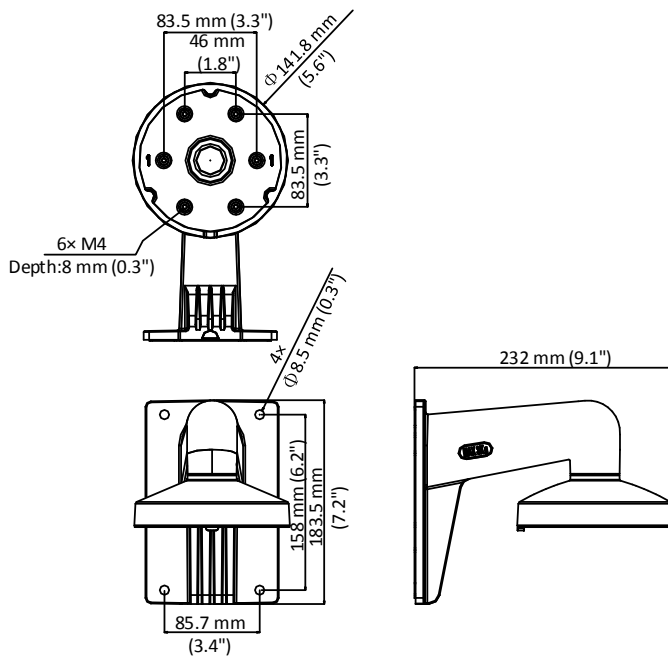

DS-1273ZJ-DM32

Wall Mounting Bracket for Dome Camera

Features

- Aluminum alloy material with surface spray treatment
- The lower bowl facilitates the installation
- Water proof design

Dimension

Available Model

DS-1273ZJ-DM32

Parameter

Model	DS-1273ZJ-DM32
Parameters	Wall Mounting Bracket for Dome Camera
Appearance	Hikvision White
Material	Aluminum Alloy
Dimension	Φ 141.8 mm × 183.5 mm × 232 mm (5.6" × 7.2" × 9.1")
Weight	650 g (1.4 lb.)

Notes

- The bracket should be installed on the flat wall.
- The wall must be capable of supporting at least 3 times as much as the total weight of the camera and the bracket.
- The maximum load capacity of the bracket is 3 KG (6.6 lb.).